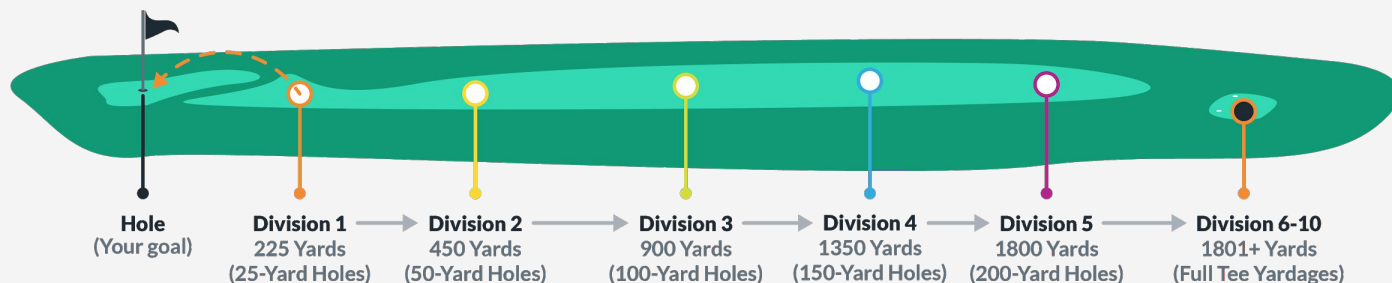

ACADEMY TUITION & SCHEDULE

OPERATION 36® GOLF

STANDARD PROGRAM TUITION

\$170/mo

\$340 per semester

- (8) Academy Classes
- (4) Op 36 9-Hole Events
- Op 36 Mobile App

FAMILY DISCOUNTS

- 10% off 2nd Juniors Tuition
- 20% off 3rd Juniors Tuition

ADDITIONAL SERVICES & FEES

Annual Enrollment Fee - \$40/student

(Annually for Registration App Access & Special Events)

Sierra View Country Club

Spring 8-Week Class Schedule

Once enrolled in a class you hold your spot for the entire 8 weeks as well as priority for future semesters. If you would like to drop enrollment your spot may be filled by wait-listed students.

	AGES 7-13 (TUES)
WEEK 1	5/4 3:30-4:30
WEEK 2	5/11 3:30-4:30
WEEK 3	5/18 3:30-4:30
WEEK 4	5/25 3:30-4:30
WEEK 5	6/8 3:30-4:30
WEEK 6	6/15 3:30-4:30
WEEK 7	6/22 3:30-4:30
WEEK 8	6/29 3:30-4:30

Classes are 6:1 Student to Coach