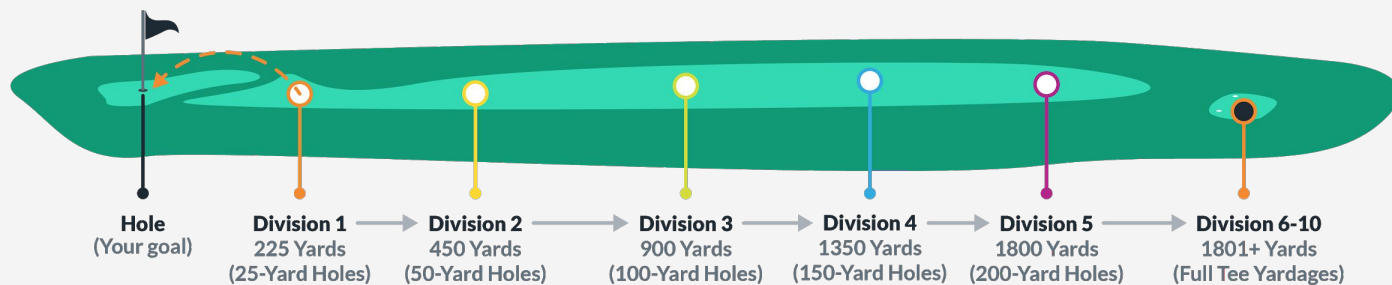

ACADEMY TUITION & SCHEDULE

OPERATION 36[®] GOLF

STANDARD PROGRAM TUITION

\$170/mo

\$340 per semester

- (8) Academy Classes
- (4) Op 36 9-Hole Events
- Op 36 Mobile App

FAMILY DISCOUNTS

- 10% off 2nd Juniors Tuition
- 20% off 3rd Juniors Tuition

ADDITIONAL SERVICES & FEES

Annual Enrollment Fee - \$40/student

(Annually for Registration App Access & Special Events)

Sierra View Country Club

Summer/Fall 12 -Week Class Schedule

Once enrolled in a class you hold your spot for the entire 12 weeks as well as priority for future semesters. If you would like to drop enrollment your spot may be filled by wait-listed students.

	AGES 8-14 (TUES)	AGES 8-14 (THURS)
Practice	8/3 3:30-4:30	8/5 3:30-4:30
Practice	8/10 3:30-4:30	8/12 3:30-4:30
Play	8/17 3:30-4:30	8/19 3:30-4:30
Practice	8/24 3:30-4:30	8/26 3:30-4:30
Practice	8/31 3:30-4:30	9/2 3:30-4:30
Play	9/7 3:30-4:30	9/9 3:30-4:30
Practice	9/14 3:30-4:30	9/16 3:30-4:30
Play	9/21 3:30-4:30	9/23 3:30-4:30
Practice	9/28 3:30-4:30	9/30 3:30-4:30
Practice	10/5 3:30-4:30	10/7 3:30-4:30
Play	10/12 3:30-4:30	10/14 3:30-4:30
Practice	10/19 3:30-4:30	10/21 3:30-4:30